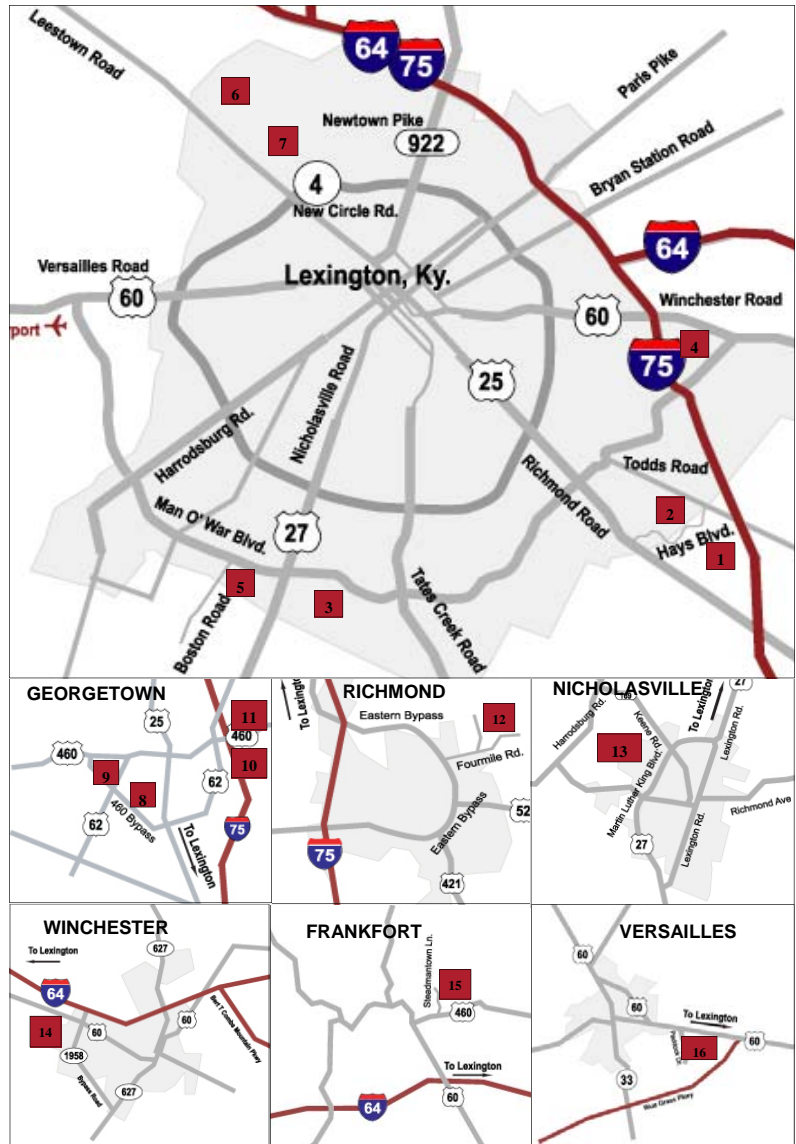

Open Sat. & Sun. 1-5pm

**7 The Reserve at Masterson Greendale Reserve
& Masterson Station Reserve)**

905 Serviceberry Drive (Greendale Reserve)
Model to View: Linden II

Open Sat. & Sun. 1-5pm

8 Bradford Place

176 Hemingway Place, Georgetown
Model to View: Newport A

Open by appointment

9 McClelland Springs

106 McClelland Springs Drive, Georgetown
Model to View: Claremont

Open Sat. & Sun. 1-5pm

10 Adena Ridge

114 Vale Lane, Georgetown
Model to View: Manhattan B

Open Sat. & Sun. 1-5pm

11 Rocky Creek Farms

200 Falmouth Drive, Georgetown
Model to View: Coventry A

Open Sat. & Sun. 1-5pm

12 Hampton Ridge

324 Primrose Circle, Richmond
Model to View: Anderson B w/ partial front porch
and walkout basement

15 The Maples

429 Forest Ridge Drive, Frankfort
Model to View: Montego A

Open Sun. 1-5pm

**16 Gleneagles Reserve &
Gleneagles Villas**

188 Paddock Drive, Versailles
Model to View: Austin C

Open Sat. & Sun. 1-5pm